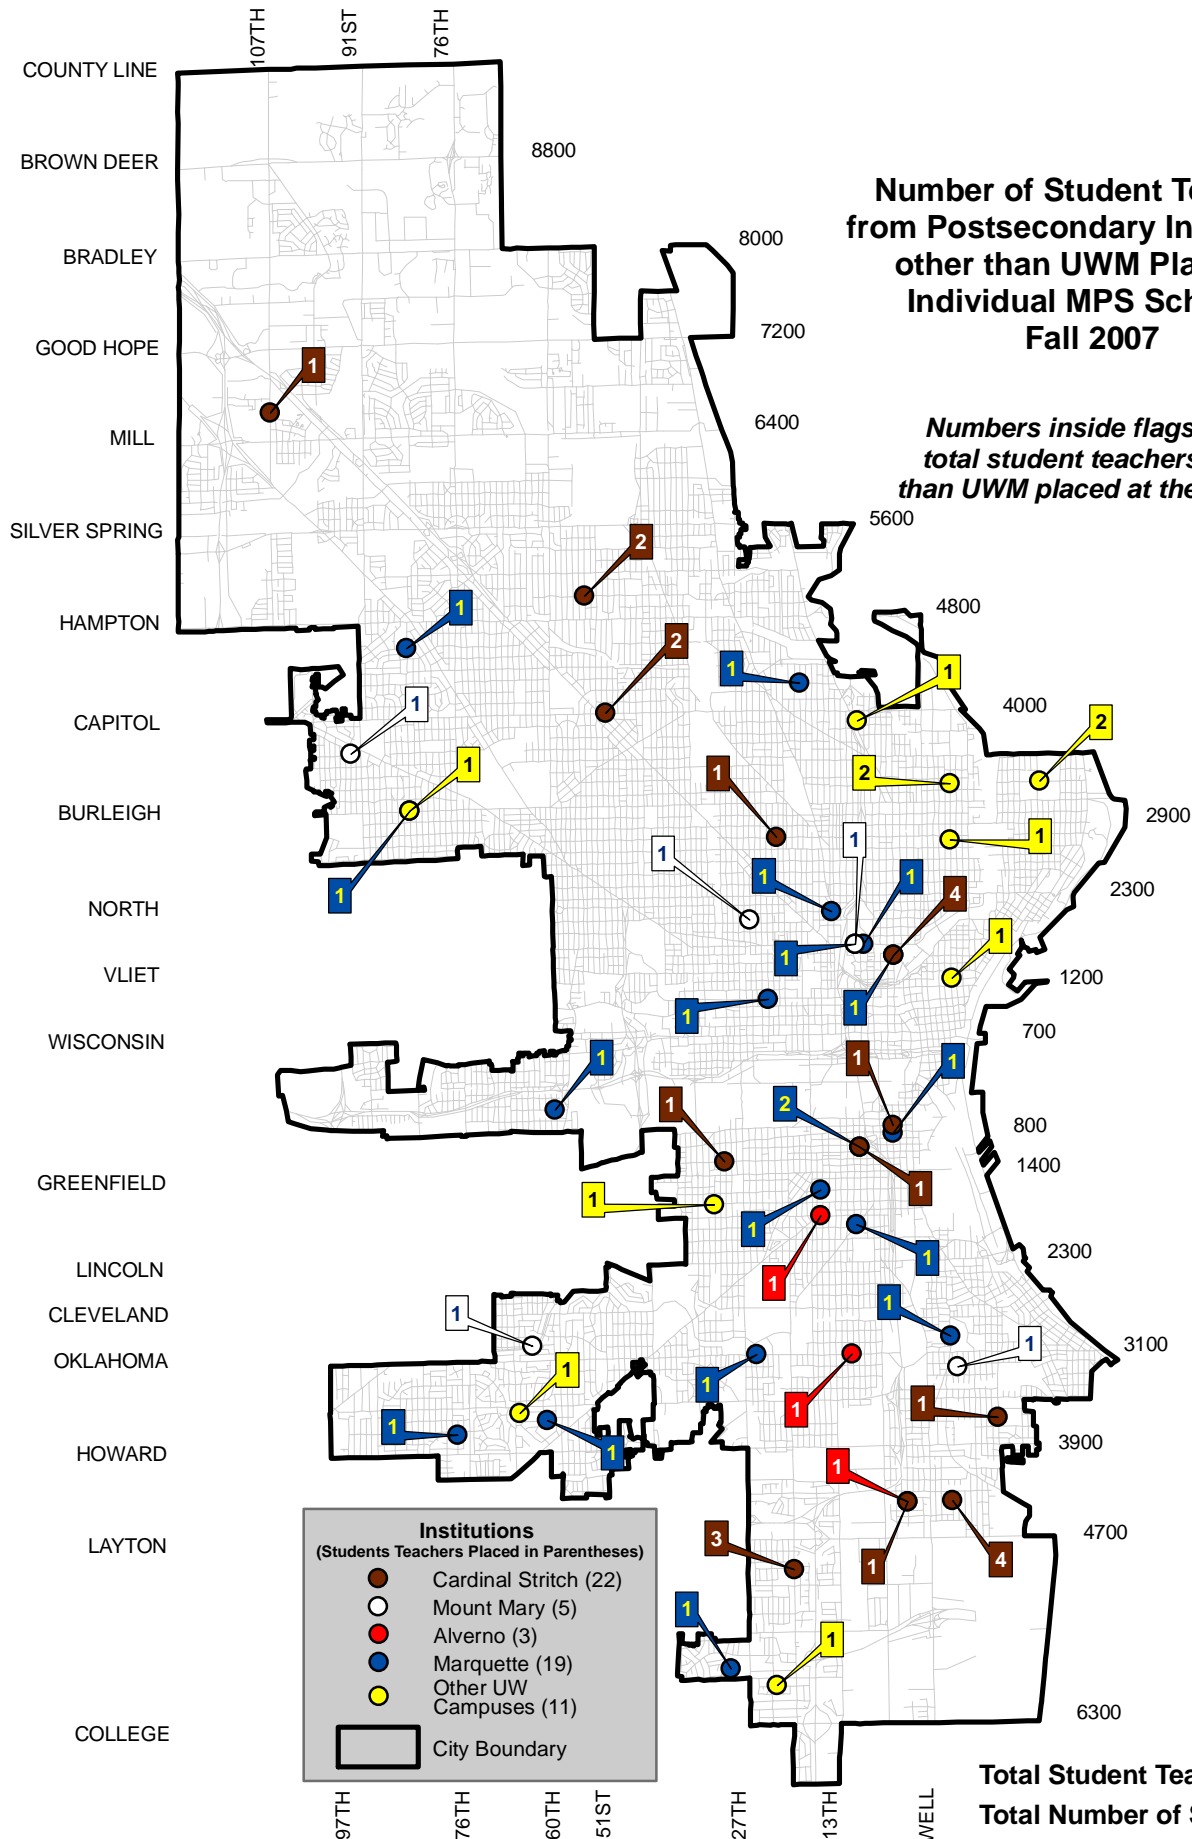

Number of Student Teachers from Postsecondary Institutions other than UWM Placed at Individual MPS Schools, Fall 2007

Numbers inside flags show total student teachers other than UWM placed at the school.

Total Student Teachers = 60
Total Number of Schools = 47

Sources: Alverno College, Cardinal Stritch University, Marquette University, Mount Mary College, University of Wisconsin-Milwaukee, MPS