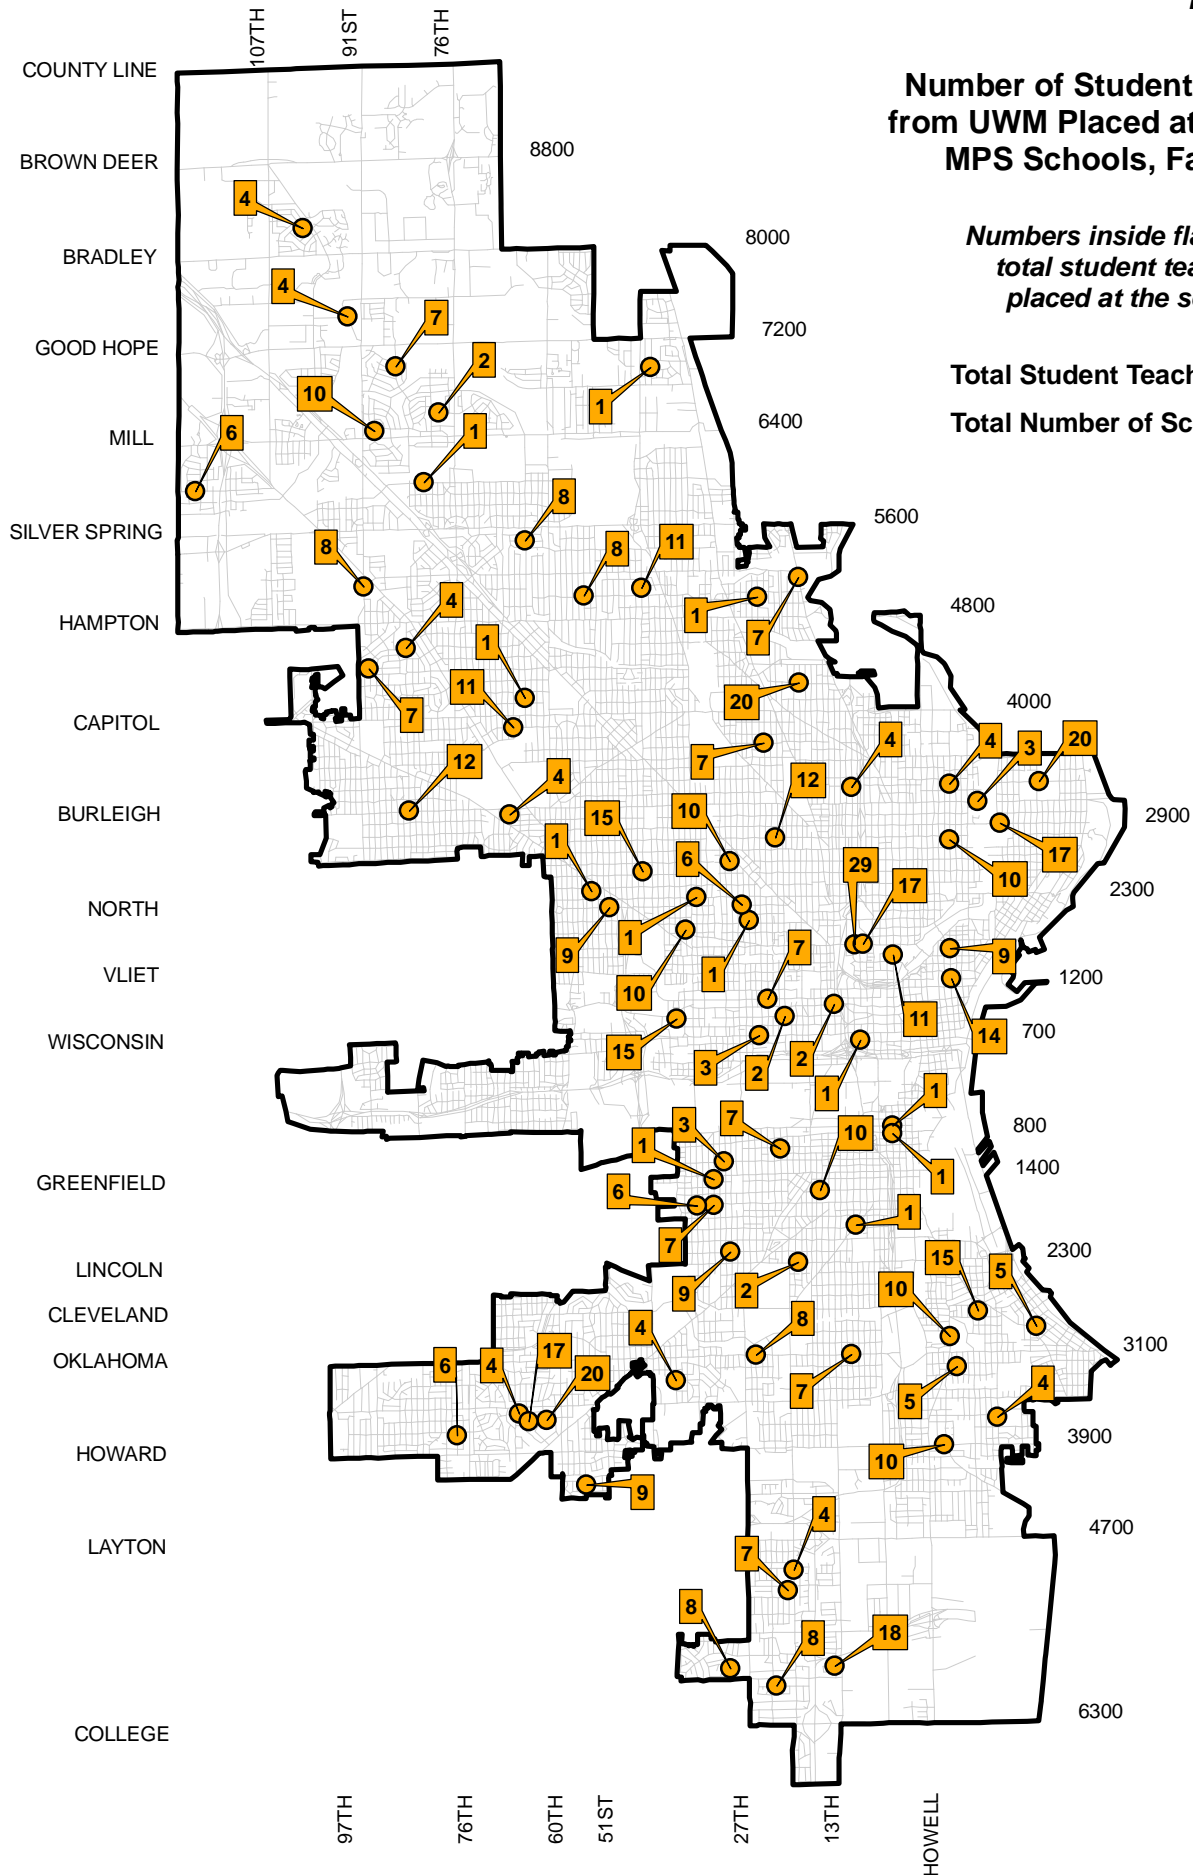

MAP 3

Number of Student Teachers from UWM Placed at Individual MPS Schools, Fall 2007

Numbers inside flags show total student teachers placed at the school.

Total Student Teachers = 594

Total Number of Schools = 78