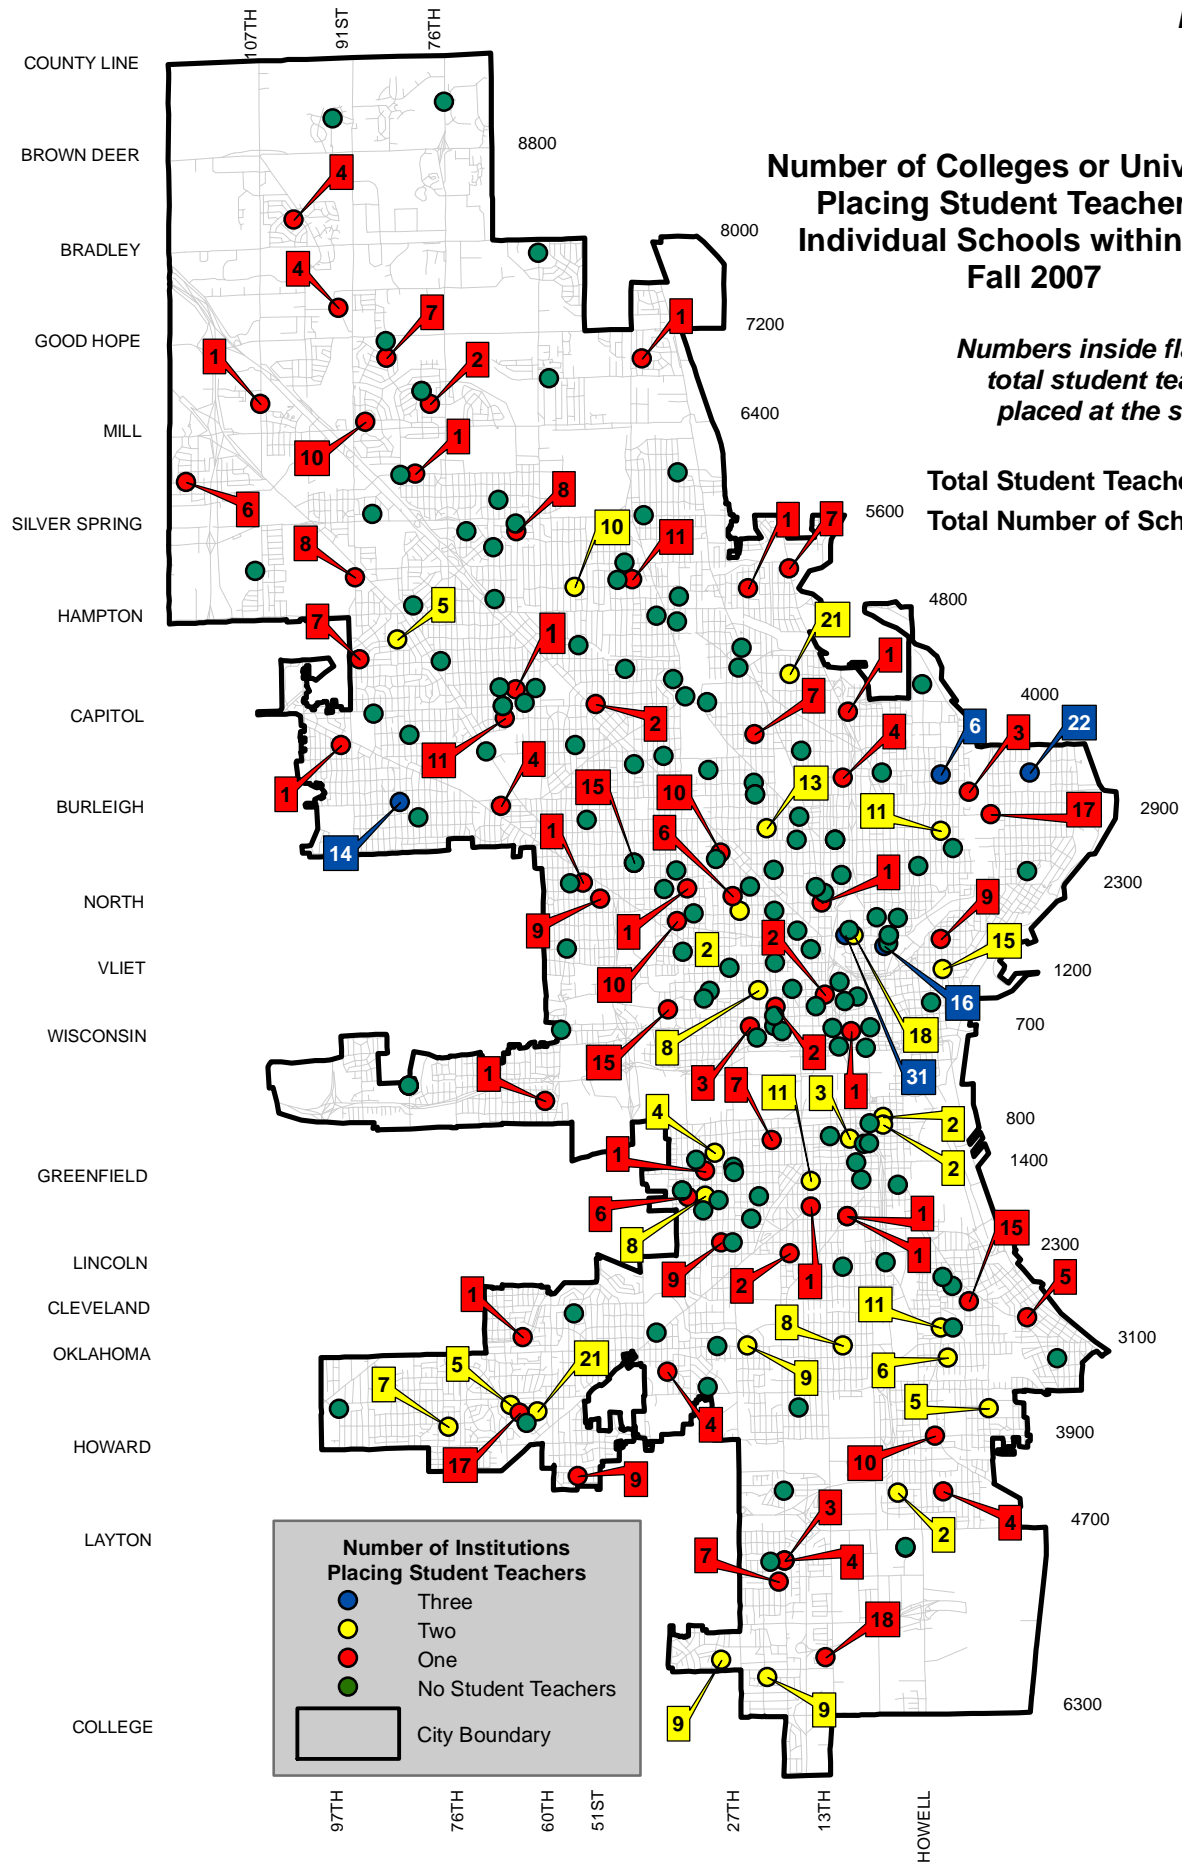

Sources: Alverno College, Cardinal Stritch University, Marquette University, Mount Mary College, University of Wisconsin-Milwaukee, MPS