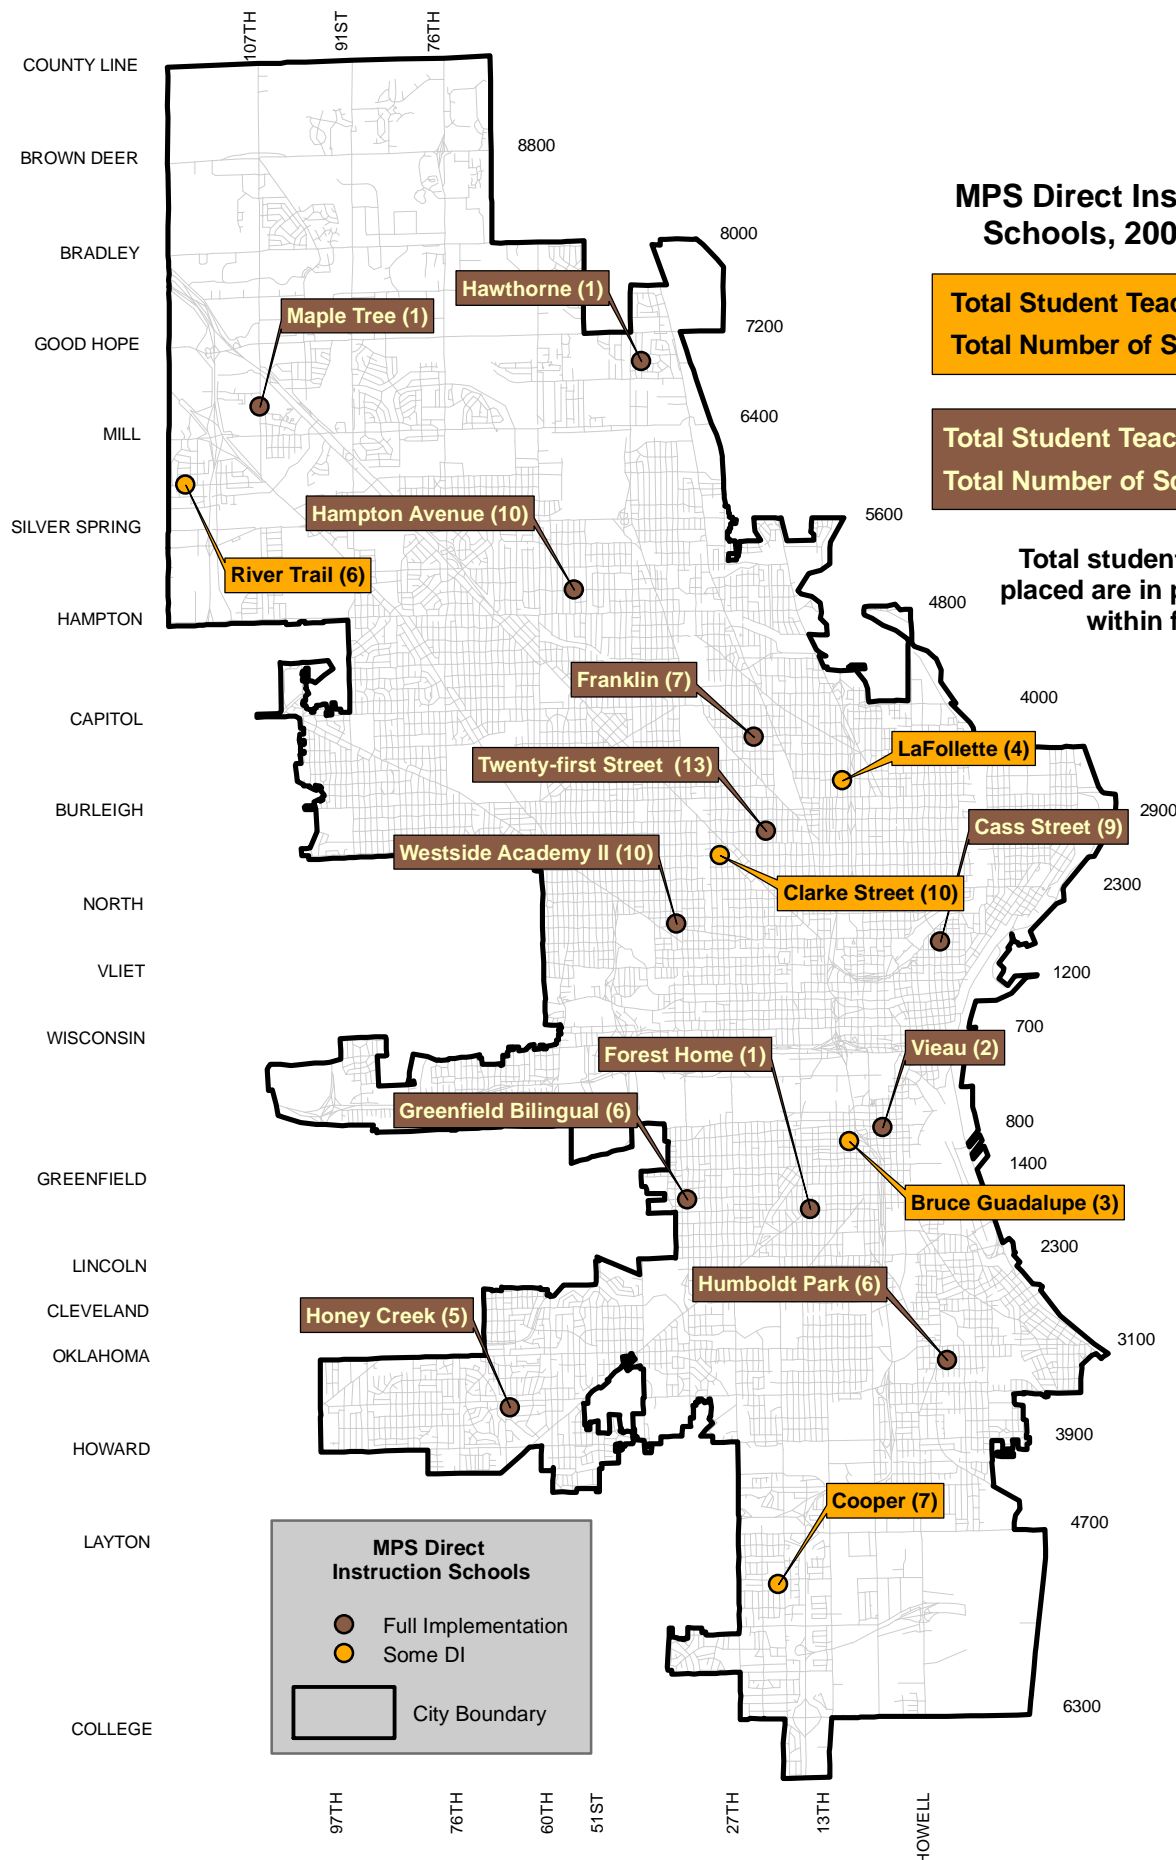

MPS Direct Instruction Schools, 2007-2008

Total Student Teachers = 30
Total Number of Schools = 5

Total Student Teachers = 71
Total Number of Schools = 12

Total student teachers placed are in parentheses within flags.

MPS Direct Instruction Schools

- Full Implementation
- Some DI
- City Boundary

Sources: Alverno College, Cardinal Stritch University, Marquette University, Mount Mary College, University of Wisconsin-Milwaukee, MPS